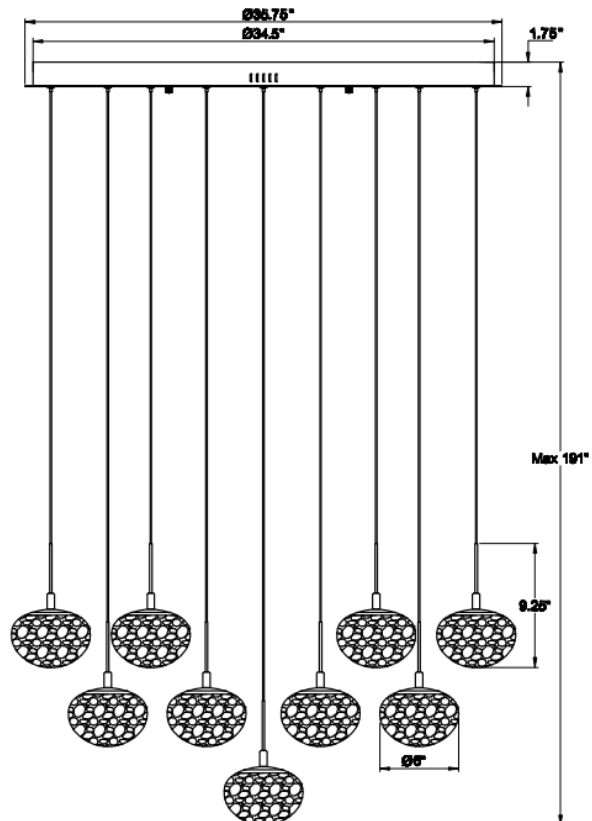

**Calcolo, 19 Light LED Pendant, Painted Antique Brass**

**Specifications:**

Model#: 12122-030  
 Finish: Antique Brass  
 Glass/Shade: D6" x H4.25"  
 Material: Steel+Aluminum+Natural Alabaster  
 Dimension: D35.75" x H9.25"  
 Lamping: Integrated LED  
 Wattage: 19 x 8W  
 Voltage: 120V  
 Color Temperature: 3000K  
 CRI: 90  
 Delivered Lumen: 7600lm  
 Dimmable: Yes  
 Max. Height: 188.5"  
 Canopy Dimension: D35.75" x H1.75"  
 Product Weight: 90.36 lbs.

Fixtures weighing 35 lbs. or more must be supported and installed independently of the ceiling outlet (junction) box and require additional support in the ceiling where the fixture is being installed